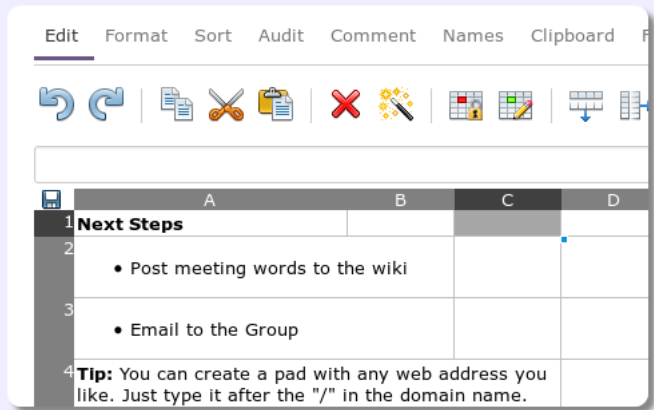

EtherCalc

EtherCalc is a web spreadsheet.

Your data is saved on the web, and people can edit the same document at the same time. Everybody's changes are instantly reflected on all screens.

Work together on inventories, survey forms, list management, brainstorming sessions and more!

[Create Spreadsheet »](#)

[Terms of Service & Privacy Policy](#)